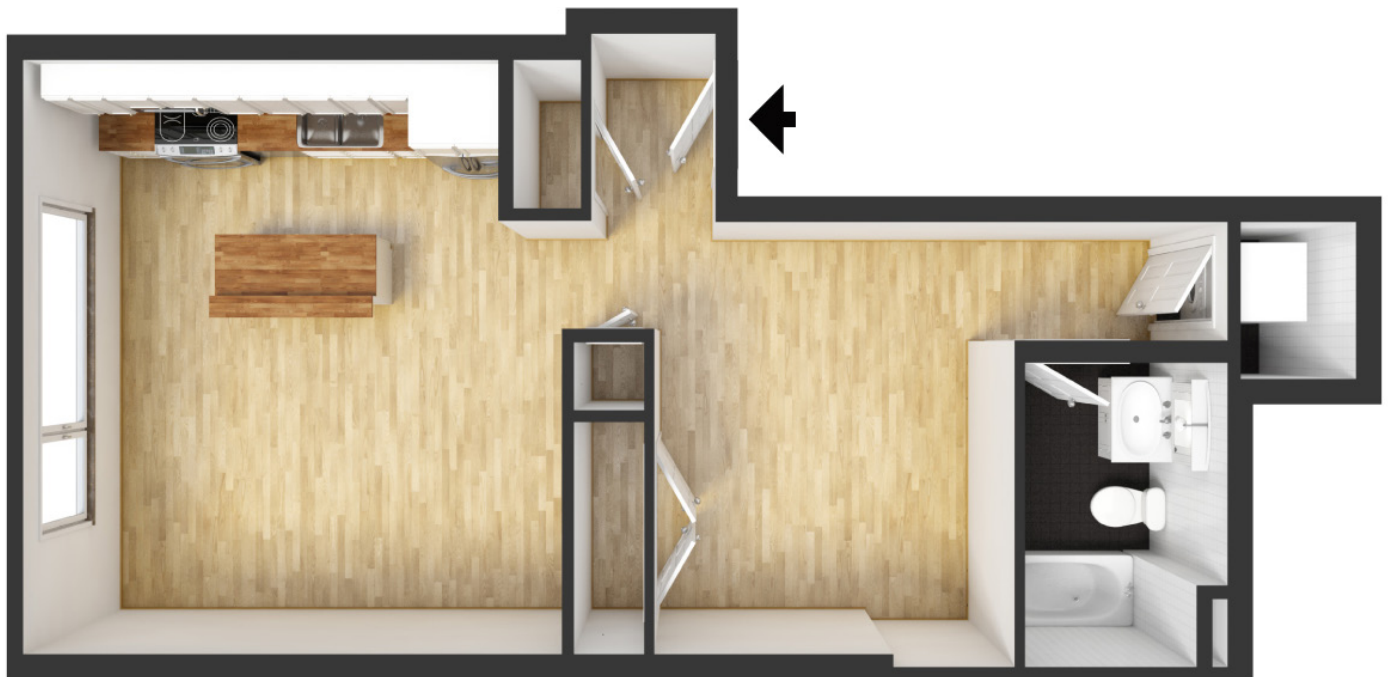

Open lxl C

1 BED / 1 BATH

640

SQ. FT.

845 NE 66th St. | Seattle, WA 98115

206-522-4600 | www.kavelaapartments.com

Dimensions and square footage shown are approximate and pricing/availability is subject to change.